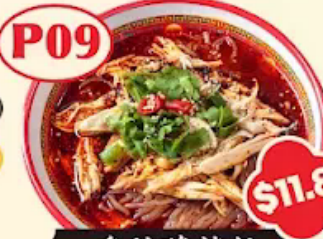

**SICHUAN SPICY POTATO NOODLES**

**P07**

**\$14.8**

老麻抄手

**SPICY PORK AND PRAWN WONTON SOUP**

**P08**

**\$12.8**

肥肠酸辣粉

**SPECIAL SOUR AND SPICY POTATO NOODLES WITH INTESTINE**

**P09**

**\$11.8**

鸡丝酸辣粉

**SPECIAL SOUR AND SPICY POTATO NOODLES WITH CHICKEN**

**P10**

**\$9.8**

巴适的冒千层肚