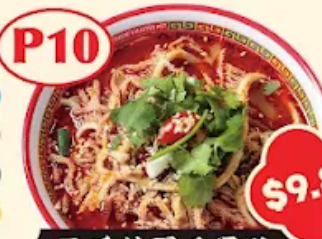

**SPECIAL SOUR AND SPICY POTATO NOODLES WITH INTESTINE**

**P09**

**\$11.8**

鸡丝酸辣粉

**SPECIAL SOUR AND SPICY POTATO NOODLES WITH CHICKEN**

**P10**

**\$9.8**

巴适的冒千层肚

**SIGNATURE SPICY THOUSAND-LAYERED TRIPE**

**ALLERGEN CONTENT**

GLUTEN CRUSTACEAN EGGS FISH MILK PEANUTS SEAME SEEDS SOY BEAN PORK BEEF

芝麻, 葱花, 香菜, 黄豆芽, 部分汤底可免除SESAME, CHOPPED GREEN ONION, CORIANDER, AND CRISPY SOYBEANS — FREE WITH SELECTED SOUP BASES.